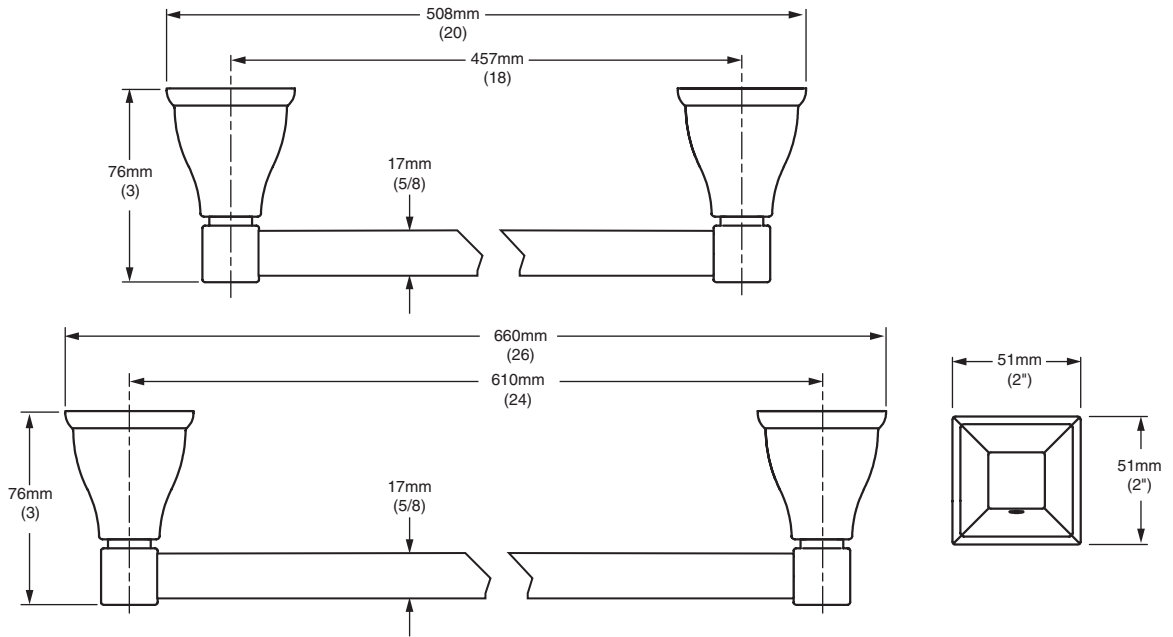

**MODEL NUMBER:**

- ☐ 2555.018 18" Towel Bar
- ☐ 2555.024 24" Towel Bar

**Available Finishes**

.002	Polished Chrome
.099	PVD Polished Brass
.295	PVD Satin Nickel

**PRODUCT FEATURES:**

**Materials of Construction:** Solid brass construction for durability & long life.

18" and 24" Towel Bar shall feature solid brass construction with tarnish - free PVD finish on all Polished Brass and Satin Nickel components. Shall feature concealed mounting with no exposed set screws. Towel Bar shall be American Standard Model # 2555.\_\_\_\_.