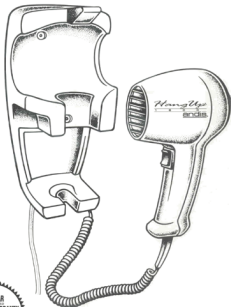

andis

LIFELINE
SHOCK PROTECTION
Applies to U.S.A.
Models Only

Hang Up® 1600

Wall Mounted Hair Dryer

Dryer holder easily mounts on a bathroom wall for convenient dryer storage. When dryer is returned to wall holder, unit automatically shuts off. Supplied with screws or adhesive tape for quick, easy mounting; can also be mounted to tile or mirror.

- 1600 watts of turbo drying power
- Two heat/air speeds
- Quiet, long-life motor
- Great for family use
- Automatic shut off when returned to holder
- Can be used as a conventional dryer for travel (Depending on mounting method)

Model HD-3, 125V, 60 Hz
Standard Pack: 6

ETL Listed
In Clam Pack, Item 30130
UPC Code: 0 40102 30130 8
Standard Pack Shipping Weight: 12 lbs.

In Remailer Box, Item 30135
Standard Pack Shipping Weight: 12 lbs.

IN CANADA: Distributed by
A & AG AGENCIES (CANADA), INC.
10050 Côte de Liesse
Lachine, Québec H8T 1A3 CANADA
FAX: (514) 636-9192
CSA Listed, Item #30800
UPC Code 0 40102 30800 0

Pick of the Professionals®