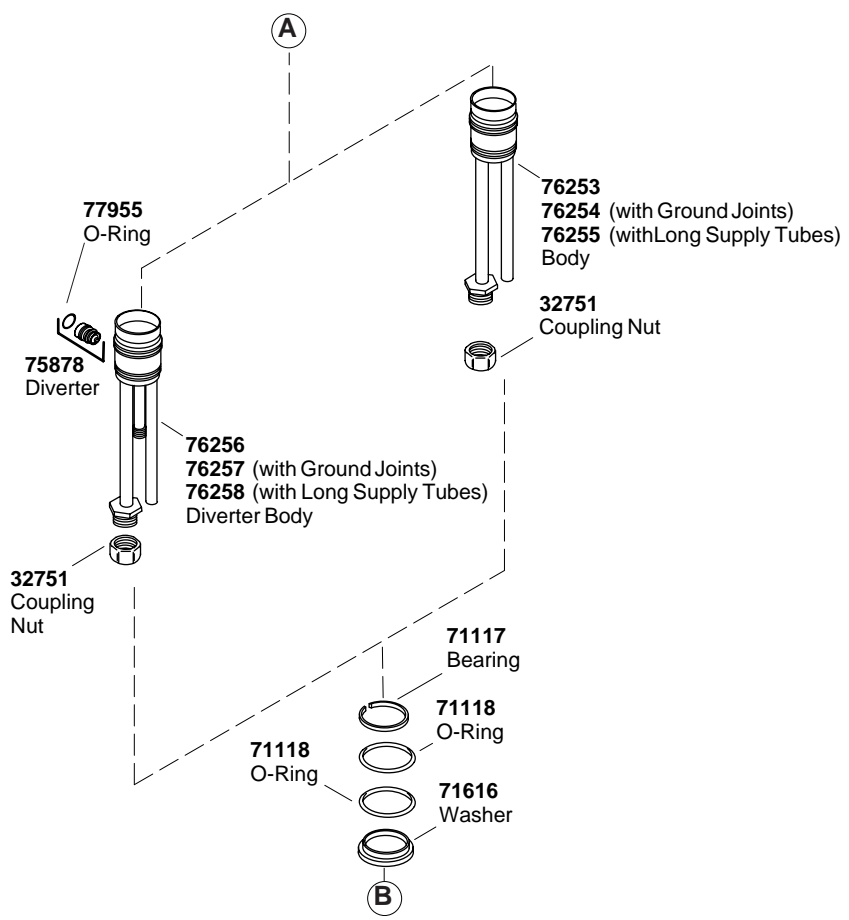

100588**
Handle Kit

1001552**
Plug Button

76713
Screw

1001795** (CP Finish Includes Both Plug Buttons)
Handle Kit

76713
Screw

36449
O-Ring

76712**
76712-A (Red/Blue)
Plug Button

76704**
Bonnet

77555
Limit Stop

77457**
Nut

77548
Valve

75683
Seal

76736** [8-1/2" (21.6 cm)]
76737** [10" (25.4 cm)]
76738** [12" (30.5 cm)]
1044670** [10" (25.4 cm), Mexico]
Spout

59619**
1002177** (Mexico)
Aerator

****Finish/color code must be specified when ordering.**

Service Parts

****Finish/color code must be specified when ordering.**