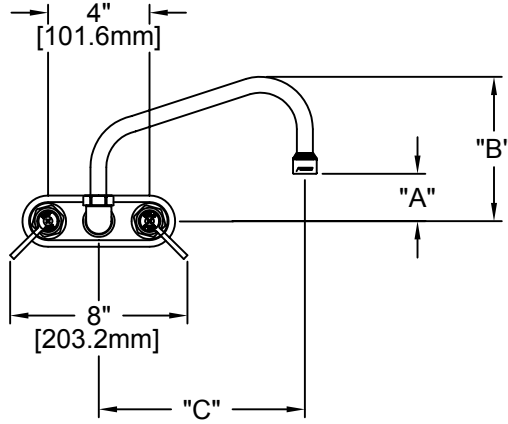

APPLICATION:

PRODUCT NAME:

4" C/C BACKSPLASH FAUCET

JOB NAME:

_____ SPECIAL CONFIGURATION
CHECK BASE MODEL AND OPTIONS

QUANTITY:

ITEM NO.

MODEL:

- 3610 W/6" SWING SPOUT
- 3611 W/8" SWING SPOUT
- 3612 W/10" SWING SPOUT
- 3613 W/12" SWING SPOUT
- 3614 W/14" SWING SPOUT
- 1783 W/16" SWING SPOUT

OPTIONS OR MODIFICATIONS:

- SUPPLY LINES (24" OR 36") CIRCLE LENGTH
- DJ SUB-ASSY (7-1/4" OR 13") CIRCLE LENGTH
- ELBOWS
- HANDLES (CROSS OR WRIST) CIRCLE STYLE
- VANDAL RESISTANT KIT
- OTHER _____

FEATURES:

- * 4" C/C BACKSPLASH
- * SWIVELLING SEAT DISKS
- * HOT SIDE STEM - RIGHT HAND
- * COLD SIDE STEM - LEFT HAND
- * STAINLESS STEEL SEATS
- * STAINLESS STEEL SEAT SCREWS
- * STAINLESS STEEL HANDLE SCREWS
- * 1/2" SLIP JOINT

SYSTEM LIMITS

- * TEMP: 40°F MIN. TO 140°F MAX.
- * PRESSURE 200 PSI MAX. STATIC
- * 2.20 GPM AT 80 PSI

SHIPPING WEIGHT

- * 4.25 LBS

MODEL	DIM "A"	DIM "B"	DIM "C"
3610	2" [50.8mm]	5-3/8" [136.5mm]	6" [152.4mm]
3611	2-1/4" [57.2mm]	6" [152.4mm]	8" [203.2mm]
3612	2-7/8" [73.0mm]	6-1/2" [165.1mm]	10" [254.0mm]
3613	3-1/8" [79.4mm]	6-3/4" [171.5mm]	12" [304.8mm]
3614	4-1/8" [104.8mm]	7-3/4" [196.9mm]	14" [355.6mm]
1783	4-7/8" [123.8mm]	8-3/4" [222.3mm]	16" [406.4mm]