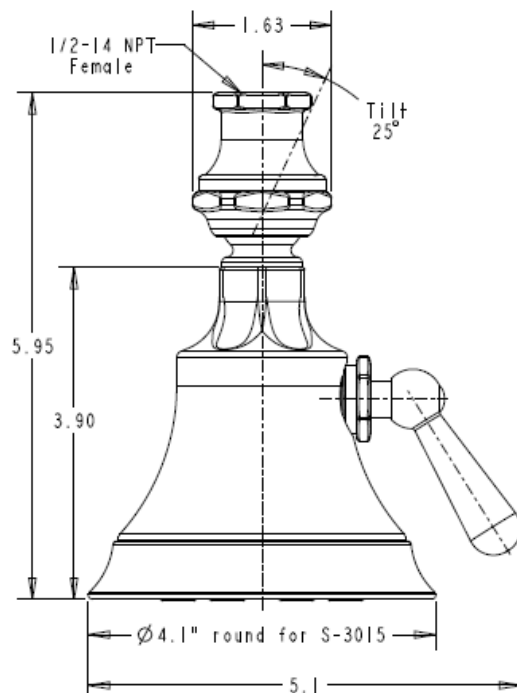

SPEAKMAN ANYSTREAM[®] RETRO[™]

Showerhead S-3015

SPECIFICATION

FEATURES:

- 1920s Speakman showerhead inspired design
- 8 jets with 64 spray channels
- Solid brass construction
- Spray adjusting handle
- 2.5 gpm (9.5 L/min) flow rate

COMPLIANCE:

- Meets ASME A112.18.1/CSA B125.1

AVAILABLE FINISHES:

- Polished Chrome (standard)

WARRANTY:

- 1 year limited

NOTE: 1. All dimensions are in inches (millimeters) unless otherwise specified and are subject to change without notice.