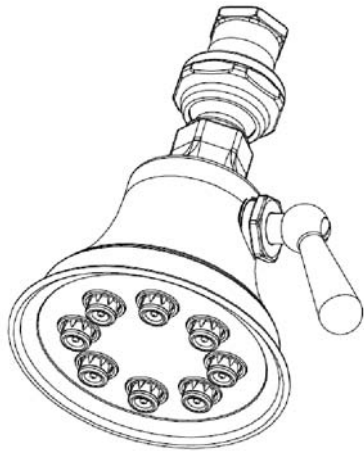

SPEAKMAN ANYSTREAM[®] RETRO[™]

Showerhead S-3015

SPECIFICATION

FEATURES:

- 1920s Speakman showerhead inspired design
- 8 jets with 64 spray channels
- Solid brass construction
- Spray adjusting handle
- 2.5 gpm (9.5 L/min) flow rate

COMPLIANCE:

- Meets ASME A112.18.1/CSA B125.1

AVAILABLE FINISHES:

- Polished Chrome (standard)

WARRANTY:

- 1 year limited

NOTE: 1. All dimensions are in inches (millimeters) unless otherwise specified and are subject to change without notice.